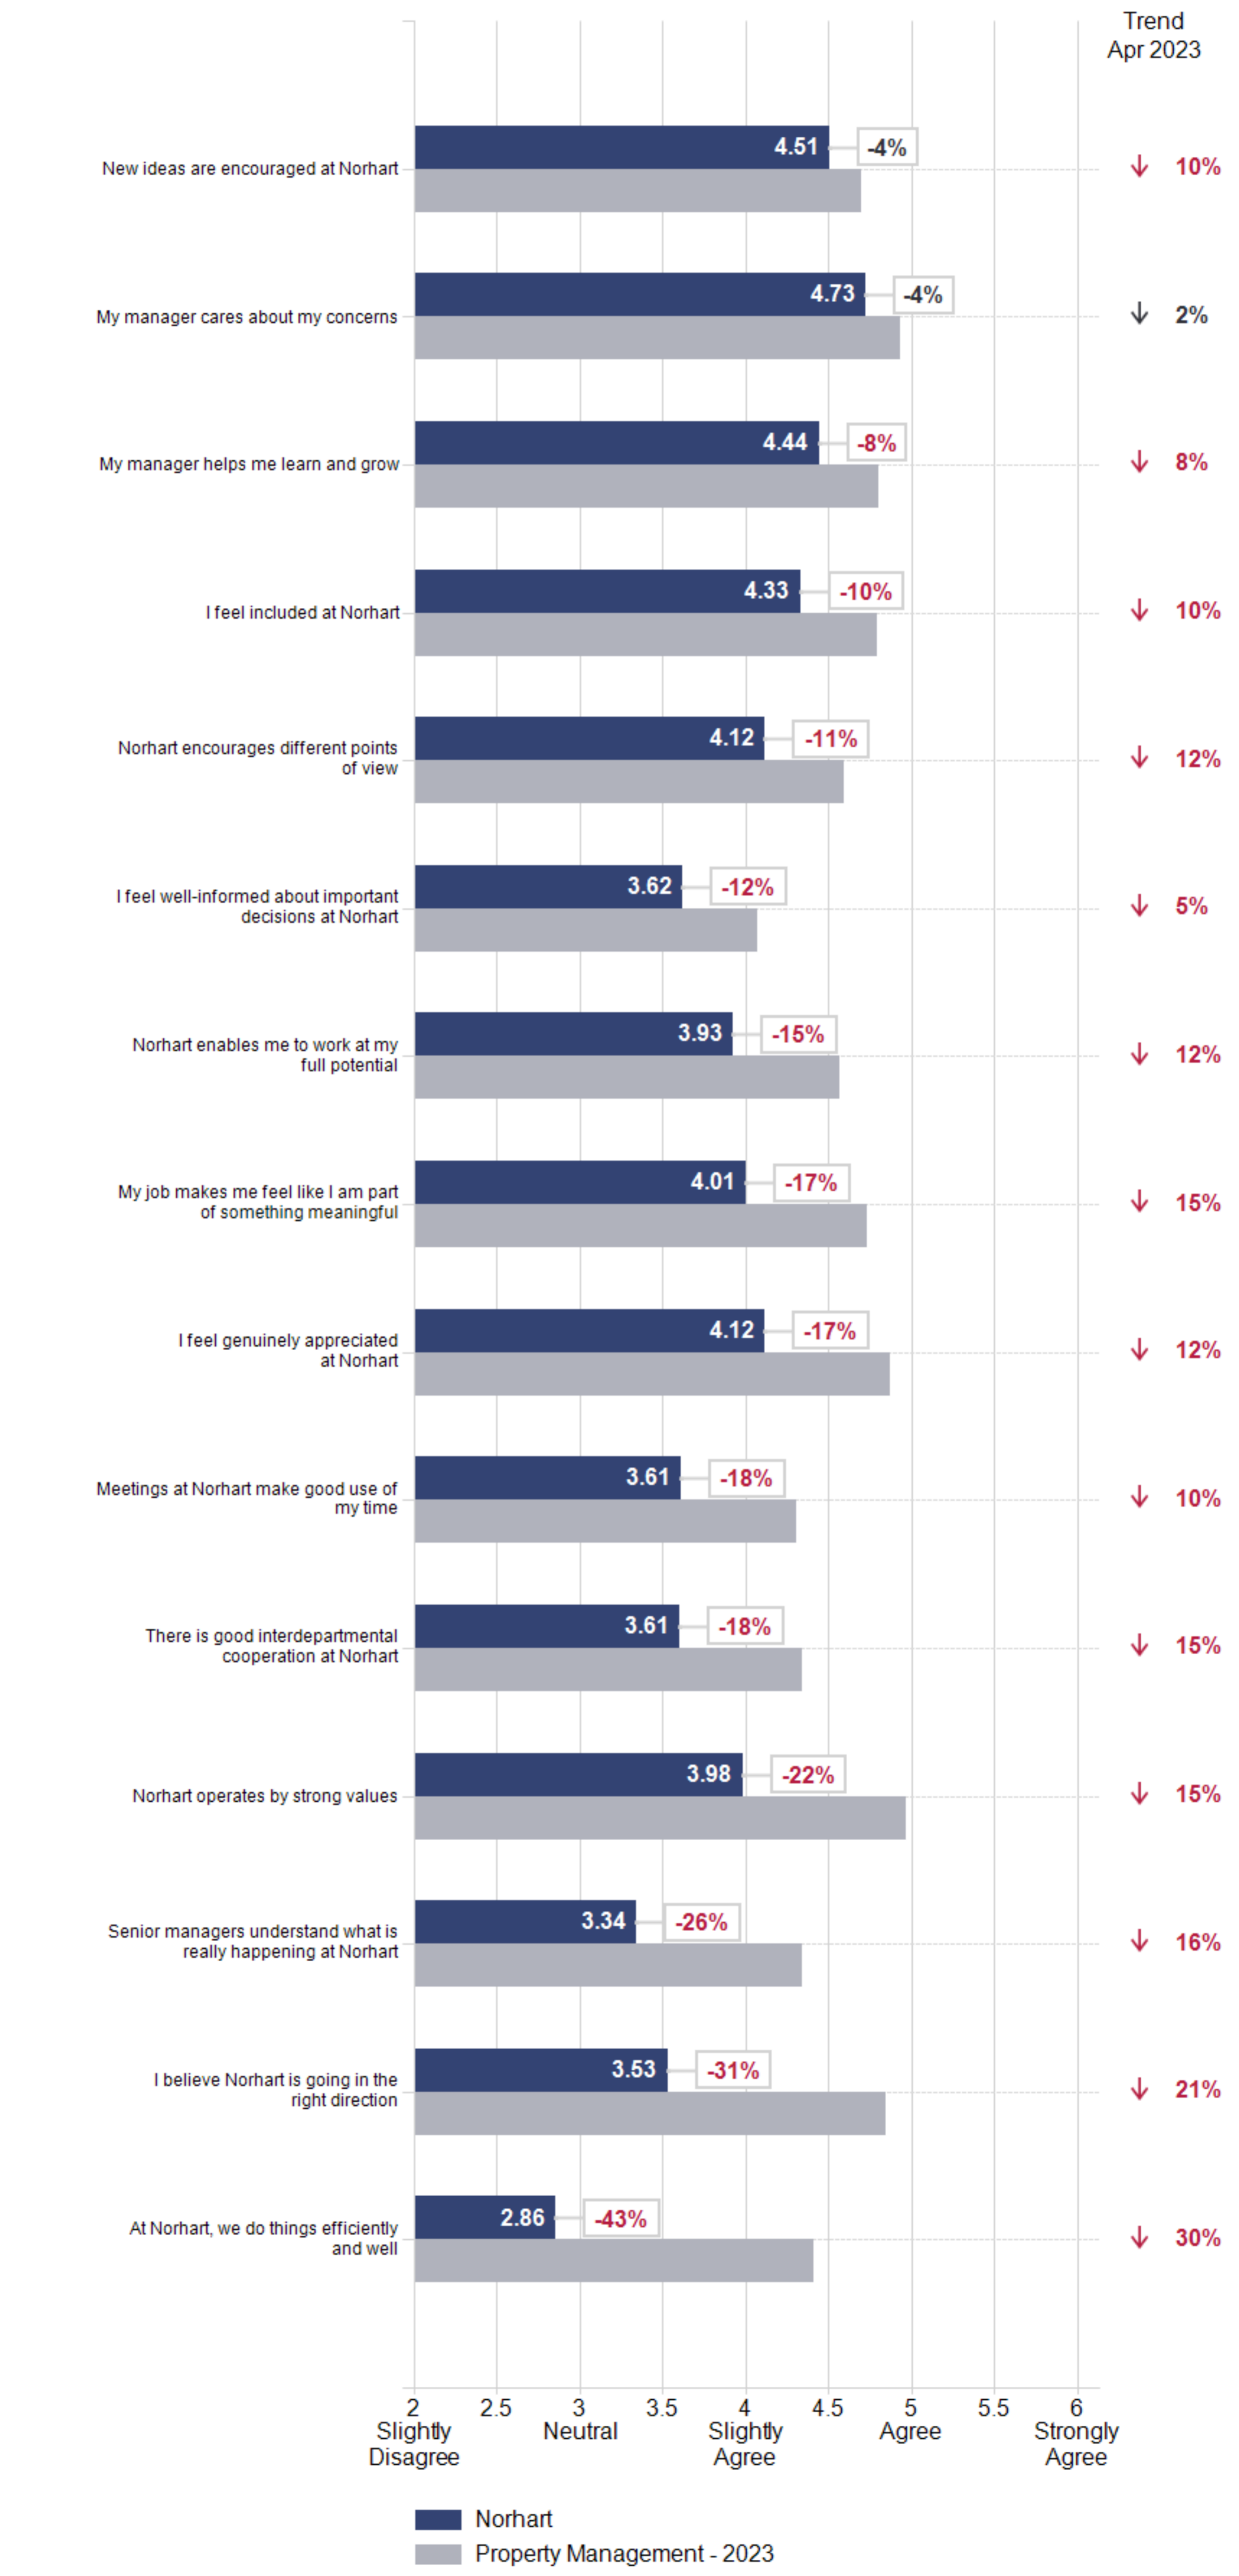

- [Dashboard](#)
- [Employer Recognition](#)
- [Workplace Survey](#)
- [Insights](#)
- [Employer Branding](#)
- [Top Workplaces Profile](#)

Workplace Survey

JB

View as: **Average Scores**

- Summary
- Results**
- Reports
- Strengths
- Focus Areas
- Comments
- Sharing
- Action Tracker

Survey

- Culture Drivers**
 - Align
 - Perform
 - Connect
 - Coach
 - > The Basics
 - > Engagement

Comparison

- Auto (Property Managem...
- Auto (Norhart (April 202...

Display Options

- One Level
- Statement
- All Statements

[Reset](#)

- Themes
- Statements**
- Departments
- Job Grades
- Tenure
- Hours
- Salary Bands
- Custom
- Overall

Departments: Report Builder (0) +

Chart Type: Bar Line Area Table

Culture Drivers

Average score by statement - October 2023